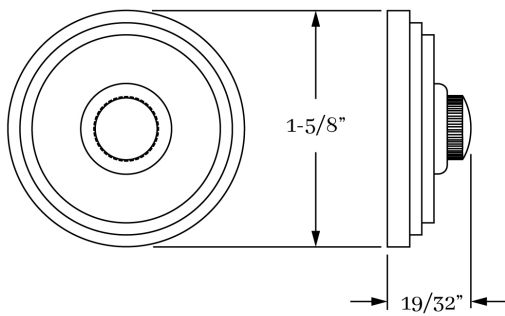

CLASSIC BRASS

JAMESTOWN, NEW YORK