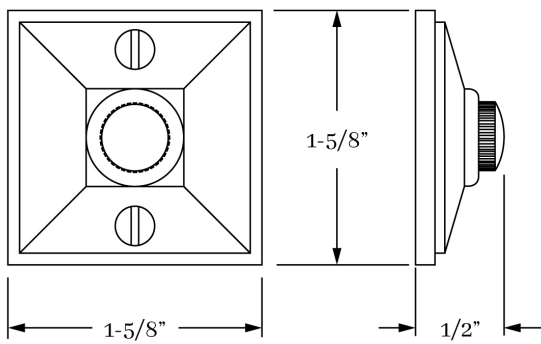

CLASSIC BRASS
JAMESTOWN, NEW YORK