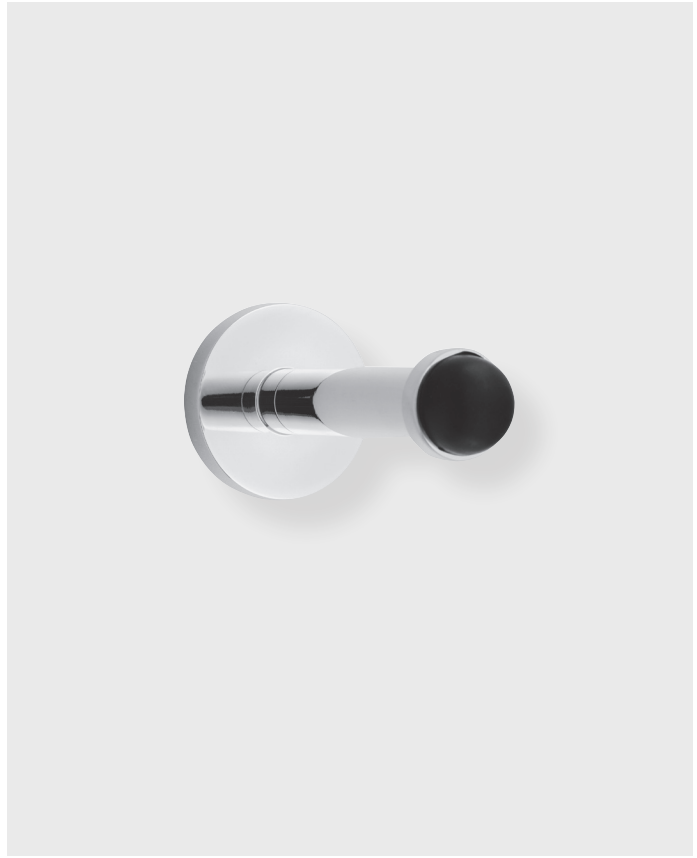

CLASSIC BRASS

JAMESTOWN, NEW YORK

MODERN WALL DOOR STOP

ACCESSORIES

MODERN WALL DOOR STOP

APPLICATIONS

9744 Modern Wall Door Stop

PRODUCT DIMENSIONS

3-3/8" x 1-3/4"

MATERIALS

Solid Brass

HOW TO ORDER

1. Specify finish.

REMEMBER

1. Should you require a modified height on the floor door stop - contact us.

ACCESSORIES | DOOR

CLASSIC BRASS

JAMESTOWN, NEW YORK

CLASSIC BRASS

JAMESTOWN, NEW YORK

SIGNATURE FINISHES

SOLID BRASS FINISHES

LEVEL 1

- Antique Brass (AB)
- Antique Burnished Brass (ABB)
- Antique Revere Brass (ARB)
- Burnished Brass (BB)
- Oil Rubbed Bronze (BZ)
- Kensington (KN)
- Polished Antique (PA)
- Polished Antique — No Lacquer (PANL)
- Polished Brass (PB)
- Polished Brass — No Lacquer (PBNL)
- Revere Brass (RB)
- Revere Tarnished (RT)
- Satin Brass (SB)
- Satin Brass — No Lacquer (SBNL)
- Tarnished (TN)
- Weathered Brass (WB)
- Weathered Bronze (WZ)

LEVEL 2

- Antique Burnished Nickel (ABN)
- Antique Revere Nickel (ARN)
- Antique Nickel (AN)
- Burnished Nickel (BN)
- Matte Black (MB)
- Polished Chrome (PC)
- Polished Nickel (PN)
- Revere Nickel (RN)
- Satin Nickel (SN)
- Weathered Antique Nickel (WA)
- Weathered Copper (WC)
- Weathered Nickel (WN)