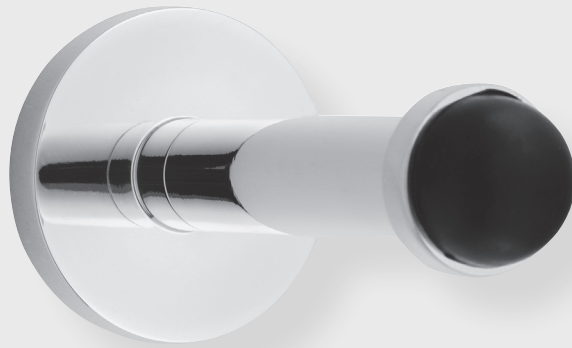

CLASSIC BRASS

JAMESTOWN, NEW YORK

MODERN WALL DOOR STOP

ACCESSORIES

MODERN WALL DOOR STOP

APPLICATIONS

9744 Modern Wall Door Stop

PRODUCT DIMENSIONS

3-3/8" x 1-3/4"

MATERIALS

Solid Brass

HOW TO ORDER

1. Specify finish.

REMEMBER

1. Should you require a modified height on the floor door stop - contact us.

ACCESSORIES | DOOR

CLASSIC BRASS

JAMESTOWN, NEW YORK

CLASSIC BRASS

JAMESTOWN, NEW YORK

SIGNATURE FINISHES

SOLID BRASS FINISHES

LEVEL 1

- Antique Brass (AB)
- Antique Burnished Brass (ABB)
- Antique Revere Brass (ARB)
- Burnished Brass (BB)
- Oil Rubbed Bronze (BZ)
- Kensington (KN)
- Polished Antique (PA)
- Polished Antique — No Lacquer (PANL)
- Polished Brass (PB)
- Polished Brass — No Lacquer (PBNL)
- Revere Brass (RB)
- Revere Tarnished (RT)
- Satin Brass (SB)
- Satin Brass — No Lacquer (SBNL)
- Tarnished (TN)
- Weathered Brass (WB)
- Weathered Bronze (WZ)

LEVEL 2

- Antique Burnished Nickel (ABN)
- Antique Revere Nickel (ARN)
- Antique Nickel (AN)
- Burnished Nickel (BN)
- Matte Black (MB)
- Polished Chrome (PC)
- Polished Nickel (PN)
- Revere Nickel (RN)
- Satin Nickel (SN)
- Weathered Antique Nickel (WA)
- Weathered Copper (WC)
- Weathered Nickel (WN)