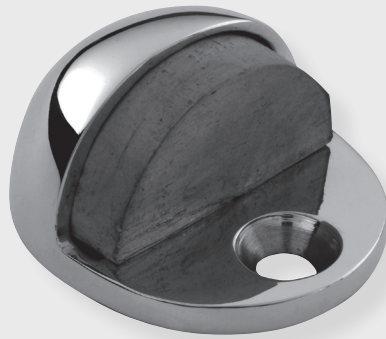

## **DOME DOOR STOP**

---

ACCESSORIES

# DOME DOOR STOP

## APPLICATIONS

9740 Dome Door Stop

## PRODUCT DIMENSIONS

1-7/8" x 1-1/8"