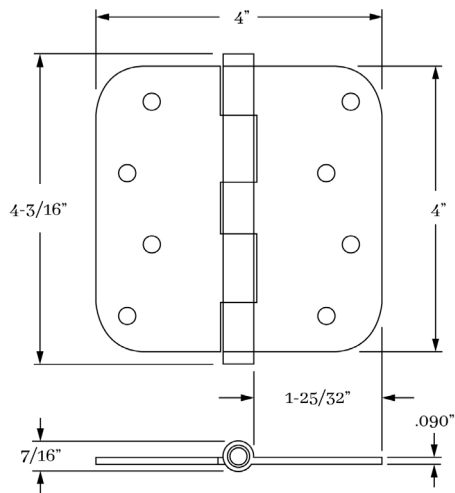

CLASSIC BRASS

JAMESTOWN, NEW YORK