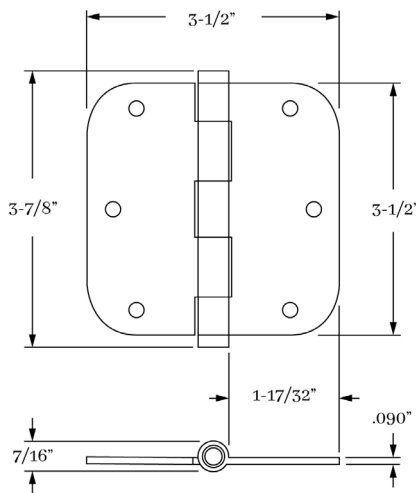

9677 Hinge - Urn Finial

Image shown is 9673 Hinge with Button Finial

PRODUCT DIMENSIONS

3-1/2" x 3-1/2"

MATERIALS

Solid Brass

HOW TO ORDER

1. Specify radius - 1/4" or 5/8".
2. Specify hinge size.
3. Specify finial.
4. Specify finish.

REMEMBER

1. NRP Hinges are available. Upcharge will apply.

HINGES | DOOR

SET COMPONENTS

Residential Grade Hinge includes hinge, two finials and #10 PHWS.

CLASSIC BRASS

JAMESTOWN, NEW YORK

RESIDENTIAL GRADE
HINGE FINIALS