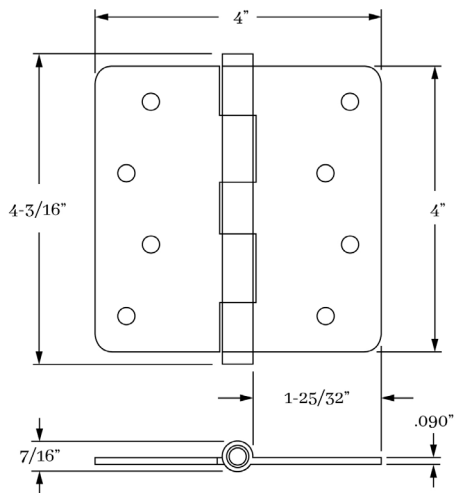

CLASSIC BRASS

JAMESTOWN, NEW YORK