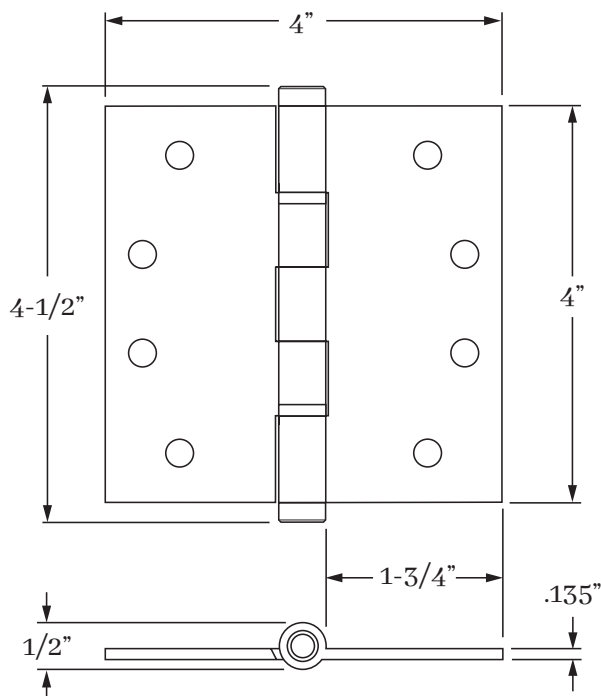

CLASSIC BRASS

JAMESTOWN, NEW YORK