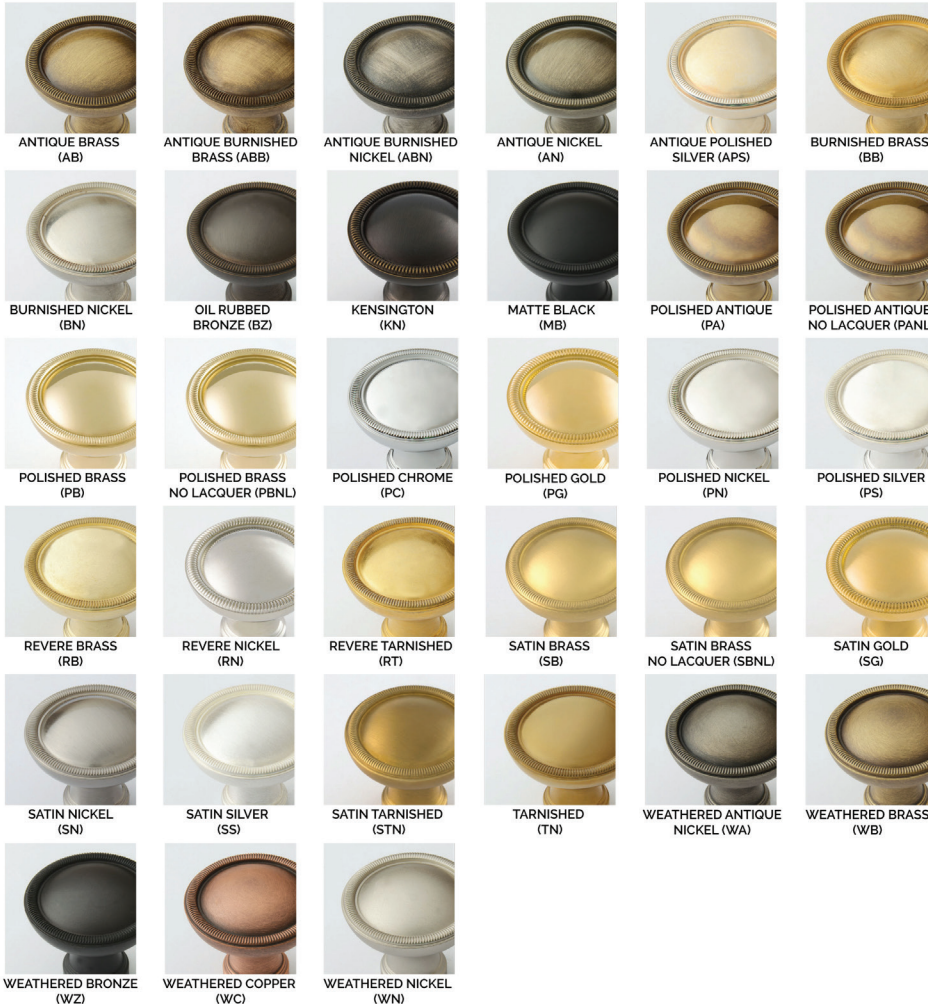

SHORE

EMPIRE

CLASSIC BRASS

JAMESTOWN, NEW YORK

SIGNATURE FINISHES

SOLID BRASS FINISHES

LEVEL 1

Antique Brass (AB)
Antique Burnished Brass (ABB)
Antique Revere Brass (ARB)
Burnished Brass (BB)
Oil Rubbed Bronze (BZ)
Kensington (KN)
Polished Antique (PA)
Polished Antique — No Lacquer (PANL)
Polished Brass (PB)
Polished Brass — No Lacquer (PBNL)
Revere Brass (RB)
Revere Tarnished (RT)
Satin Brass (SB)
Satin Brass — No Lacquer (SBNL)
Tarnished (TN)
Weathered Brass (WB)
Weathered Bronze (WZ)

LEVEL 2

Antique Burnished Nickel (ABN)
Antique Revere Nickel (ARN)
Antique Nickel (AN)
Burnished Nickel (BN)
Matte Black (MB)
Polished Chrome (PC)
Polished Nickel (PN)
Revere Nickel (RN)
Satin Nickel (SN)
Weathered Antique Nickel (WA)
Weathered Copper (WC)
Weathered Nickel (WN)