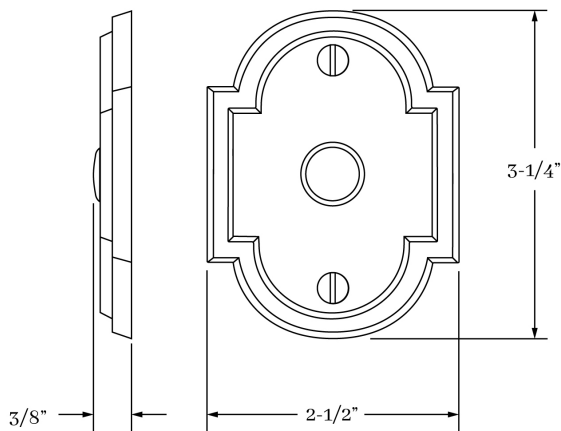

Solid Bronze

HOW TO ORDER

1. Specify application.
2. Specify finish.

REMEMBER

1. Doorbell Button NOT included.

MONTANA | DOOR

CLASSIC BRASS

JAMESTOWN, NEW YORK