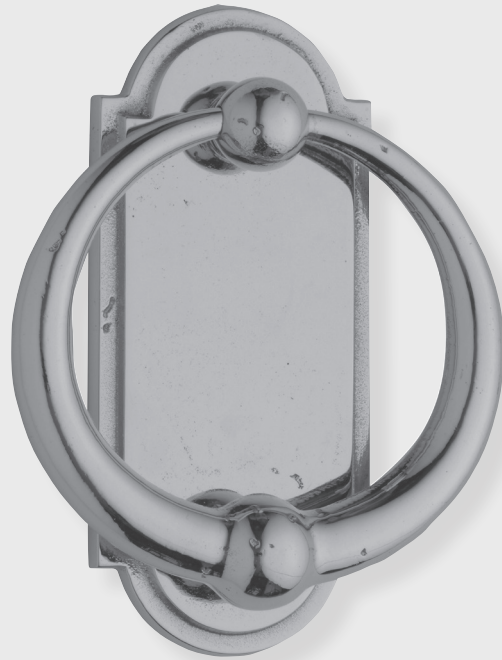

# CLASSIC BRASS

JAMESTOWN, NEW YORK

## DOOR KNOCKER

---

MONTANA COLLECTION

## APPLICATIONS

8980 Door Knocker

## MATERIALS

Solid Bronze