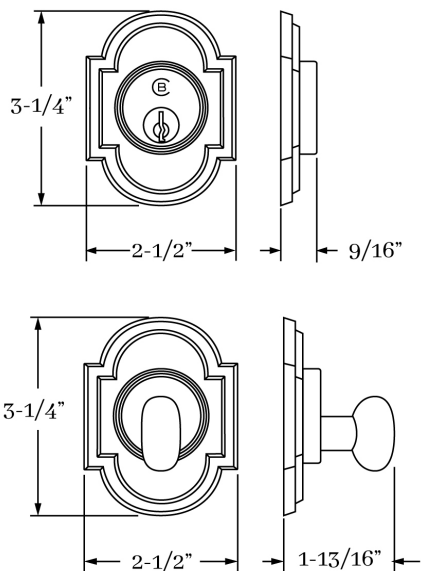

CLASSIC BRASS

JAMESTOWN, NEW YORK