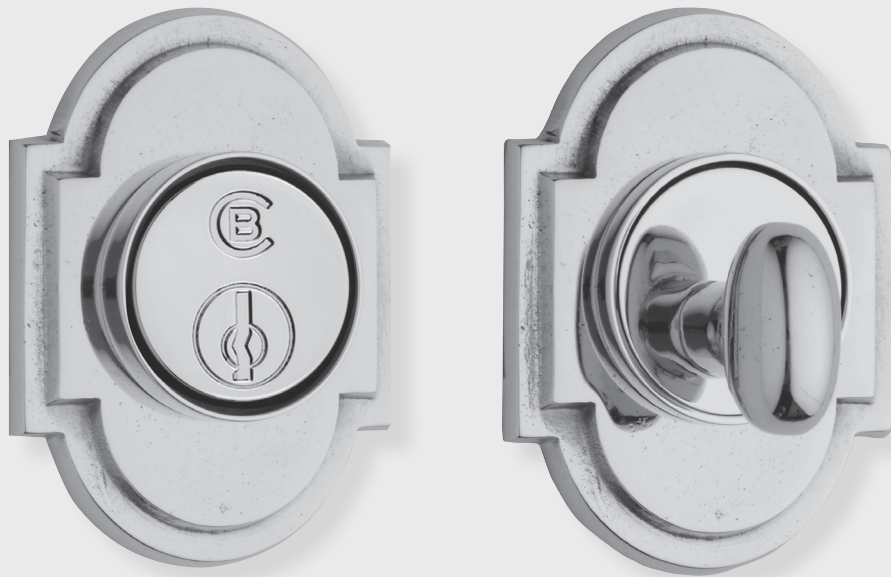

# CLASSIC BRASS

JAMESTOWN, NEW YORK

## AUXILIARY DEADBOLTS

---

MONTANA COLLECTION

## APPLICATIONS

8970 Auxiliary Deadbolt Set (KEY x TP) 2-1/2" x 3-1/4"

8971 Auxiliary Deadbolt Set (KEY x KEY) 2-1/2" x 3-1/4"