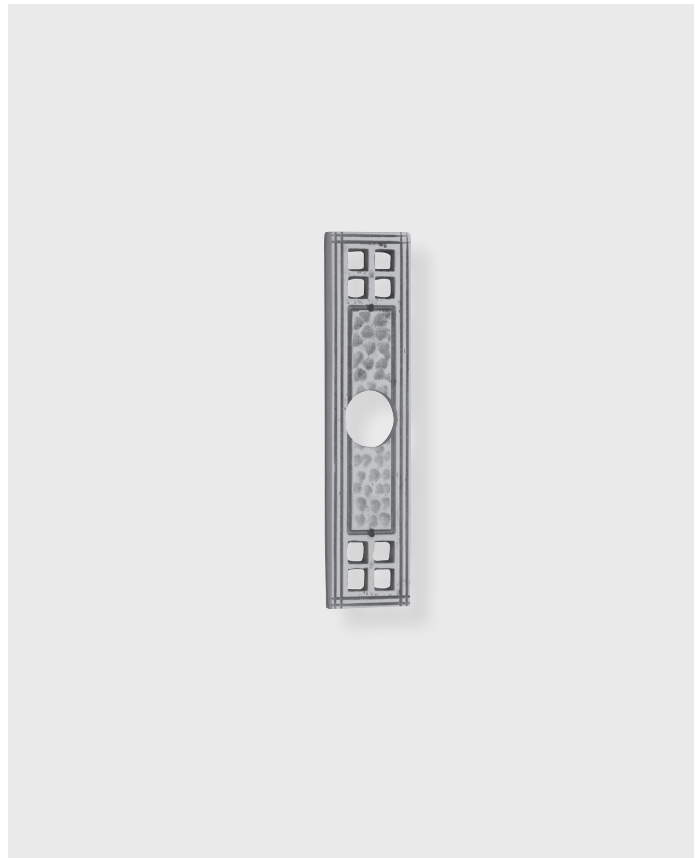

CLASSIC BRASS

JAMESTOWN, NEW YORK

DOORBELL ESCUTCHEON

ARTS & CRAFTS COLLECTION

DOORBELL ESCUTCHEON

APPLICATIONS

8783 Doorbell Escutcheon

MATERIALS

Solid Bronze

HOW TO ORDER

1. Specify application.
2. Specify finish.

REMEMBER

1. Doorbell Button NOT included.

ARTS & CRAFTS | DOOR

CLASSIC BRASS

JAMESTOWN, NEW YORK

CLASSIC BRASS

JAMESTOWN, NEW YORK

SIGNATURE FINISHES

SOLID BRONZE FINISHES

AGED IRON
(AI)

AGED SILVER
(AS)

AGED BRONZE
(AZ)

MATTE BLACK
(MB)