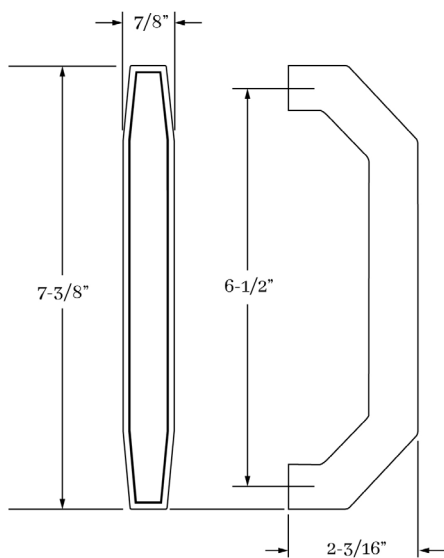

Solid Bronze

HOW TO ORDER

1. Specify application.
2. Specify finish.
3. Specify door thickness. Standard is 1-3/4".

REMEMBER

1. Back-to-back applications available for pulls and pull plates. Specify #9958 for BTB and #9959 for Single Sided mounting.

ARTS & CRAFTS | DOOR

SET COMPONENTS

Pull Only includes one pull ONLY and mounting hardware.

CLASSIC BRASS

JAMESTOWN, NEW YORK

CLASSIC BRASS

JAMESTOWN, NEW YORK

SIGNATURE FINISHES