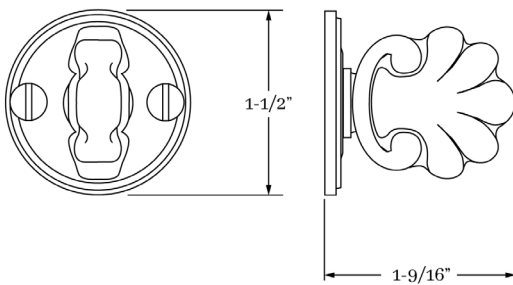

CLASSIC BRASS

JAMESTOWN, NEW YORK