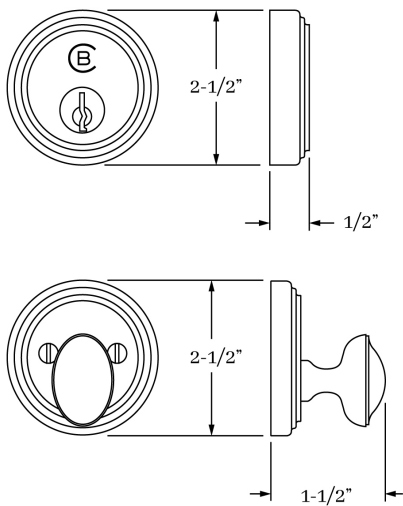

7991 Auxiliary Deadbolt Set (KEY x TP) 2-1/2"

7992 Auxiliary Deadbolt Set (KEY x KEY) 2-1/2"

MATERIALS

Solid Brass

HOW TO ORDER

1. Specify application and collar size.
2. Specify finish. If split finish is required, please indicate exterior/interior.
3. Specify door thickness. Standard thickness is 1-3/4".
4. Specify backset. Standard is 2-3/8".

REMEMBER

1. Should you require key alike, please specify.
2. Standard backset is 2-3/8". If required, specify 2-3/4".

HUTTER | DOOR

SET COMPONENTS

Auxiliary Deadbolt Set (KEY x TP) includes exterior cylinder collar, auxiliary deadbolt cylinder w/ tailpiece, strike, faceplate, interior cylinder collar, interior turnpiece and plate, and mounting hardware.

Auxiliary Deadbolt Set (KEY x KEY) includes exterior cylinder collar, two auxiliary deadbolt cylinders w/ tailpiece, strike, faceplate, interior cylinder collar and mounting hardware.

CLASSIC BRASS

JAMESTOWN, NEW YORK