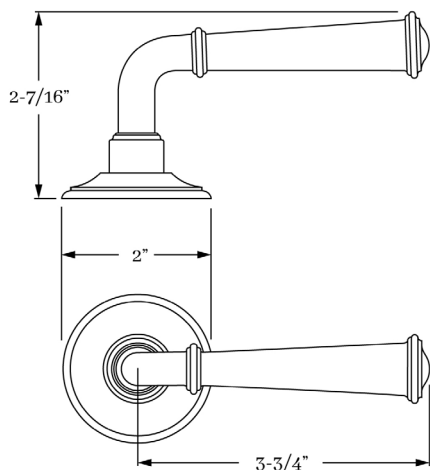

INTERIOR LEVER SETS

APPLICATIONS

7934 Lever Set - PASSAGE

7942 Lever Set - PRIVACY

7950 Lever Set - FULL DUMMY

7958 Lever Set - HALF DUMMY

7972 Lever Only 3-3/4"

7979 Rose Only 2"

PRODUCT DIMENSIONS

Lever 3-3/4"

Rose 2"

MATERIALS

Solid Brass

SPINDLES

8mm SQ (standard)

HOW TO ORDER

1. Specify application.
2. Specify if pre-drilled adapters are required (part #9749).
3. Specify finish. If split finish is required, please indicate exterior/interior.
4. Specify door thickness. Standard thickness is 1-3/8".
5. Specify backset.
  - standard is 2-3/8" for tubular.
  - standard is 2-1/2" for mortise.
6. Specify hand of door - RH/LH for mortise applications.

REMEMBER

1. Specify pre-drilled adapter (#9749) for 2-1/8" pre-drilled doors, which requires the large rose.
2. Consider utilizing an interior mortise lock for quality installations.
3. All knobs and levers are interchangeable.
4. FULL LIP strikes are standard. Specify SUB "T" strike, if required.
5. Standard backset is 2-3/8" for tubular. If required, specify 2-3/4".

HUTTER | DOOR

SET COMPONENTS

Lever Set - PASSAGE includes two rosettes (passage), two levers, passage latch L x L (2-3/8" backset), full lip strike, latch faceplate, 4" straight spindle (8mm), two rosette mount plates, two rosette mount plate hubs, dust box and mounting hardware. NOTE: if required, order pre-drilled adapter (part #9749) separately.

Lever Set - PRIVACY includes two rosettes (privacy), two levers, privacy latch L x L (2-3/8" backset), full lip strike, latch faceplate, 4" swivel spindle (8mm), two rosette mount plates, two rosette mount plate hubs, privacy pin, dust box and mounting hardware. NOTE: if required, order pre-drilled adapter (part #9749) separately.

Lever Set - FULL DUMMY includes two rosettes, two levers, 4" straight spindle (8mm), two dummy rosette mount plates, two rosette mount plate hubs and mounting hardware.

Lever Set - HALF DUMMY includes rosette, lever, dummy mount spindle, rosette mount plate hub and mounting hardware.

CLASSIC BRASS

JAMESTOWN, NEW YORK