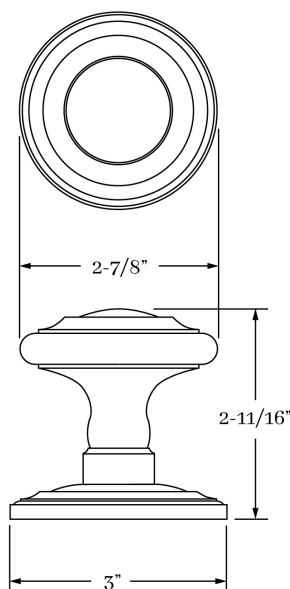

7917 Knob Set - FULL DUMMY

7925 Knob Set - HALF DUMMY

7966 Knob Only 2-7/8"

7977 Rose Only 3"

PRODUCT DIMENSIONS

Knob 2-7/8"

Rose 3"

MATERIALS

Solid Brass

SPINDLES

8mm SQ (standard)

HOW TO ORDER

1. Specify application.
2. Specify if pre-drilled adapters are required (part #9749).
3. Specify finish. If split finish is required, please indicate exterior/interior.
4. Specify door thickness. Standard thickness is 1-3/8".
5. Specify backset.
 - standard is 2-3/8" for tubular.
 - standard is 2-1/2" for mortise.
6. Specify hand of door - RH/LH for mortise applications.

HUTTER | DOOR

SET COMPONENTS

Knob Set - PASSAGE includes two rosettes (passage), two knobs, passage latch K x K (2-3/8" backset), full lip strike, latch faceplate, 4" straight spindle (8mm), two rosette mount plates, two rosette mount plate hubs, dust box and mounting hardware. NOTE: if required, order pre-drilled adapter (part #9749) separately.

Knob Set - PRIVACY includes two rosettes (privacy), two knobs, privacy latch K x K (2-3/8" backset), full lip strike, latch faceplate, 4" swivel spindle (8mm), two rosette mount plates, two rosette mount plate hubs, privacy pin, dust box and mounting hardware. NOTE: if required, order pre-drilled adapter (part #9749) separately.