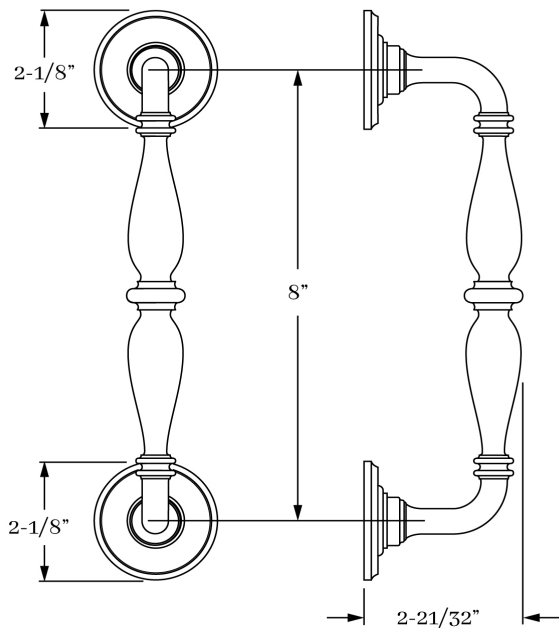

## APPLICATIONS

7889 Pull 8" c-c

7890 Pull 12" c-c

7884 Pull with Rose (P) 7889 (R) 7980 2-1/8"

## HOW TO ORDER

1. Specify application.
2. Specify finish.
3. Specify door thickness. Standard is 1-3/4".

## REMEMBER

1. Back-to-back applications available for pulls and pull plates. Specify #9958 for BTB and #9959 for Single Sided mounting.

HUTTER | DOOR