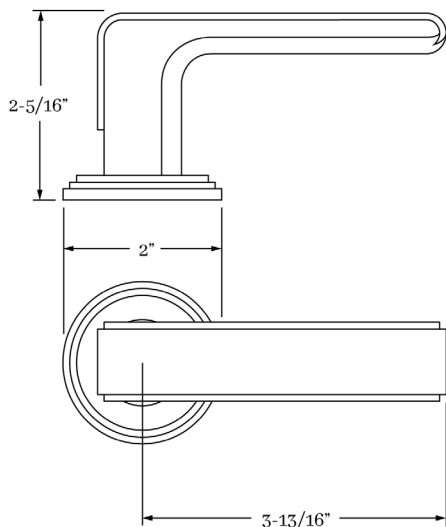

- 7773 Lever Only 3-13/16"
- 7776 Round Rose Only 2"

PRODUCT DIMENSIONS

- Lever 3-13/16"
- Rose 2"

MATERIALS

Solid Brass

SPINDLES

8mm SQ (standard)

HOW TO ORDER

1. Specify application.
2. Specify if pre-drilled adapters are required (part #9749).
3. Specify finish. If split finish is required, please indicate exterior/interior.
4. Specify door thickness. Standard thickness is 1-3/8".
5. Specify backset.
 - standard is 2-3/8" for tubular.
 - standard is 2-1/2" for mortise.
6. Specify hand of door - RH/LH for mortise applications.

FIFTH AVENUE | DOOR

SET COMPONENTS

Lever Set - PASSAGE includes two rosettes (passage), two levers, passage latch L x L (2-3/8" backset), full lip strike, latch faceplate, 4" straight spindle (8mm), two rosette mount plates, two rosette mount plate hubs, dust box and mounting hardware. NOTE: if required, order pre-drilled adapter (part #9749) separately.

Lever Set - PRIVACY includes two rosettes (privacy), two levers, privacy latch L x L (2-3/8" backset), full lip strike, latch faceplate, 4" swivel spindle (8mm), two rosette mount plates, two rosette mount plate hubs, privacy pin, dust box and mounting hardware. NOTE: if required, order pre-drilled adapter (part #9749) separately.