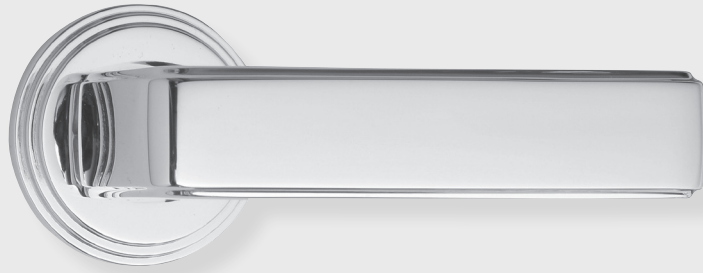

CLASSIC BRASS

JAMESTOWN, NEW YORK

INTERIOR LEVER SETS

FIFTH AVENUE COLLECTION

INTERIOR LEVER SETS

APPLICATIONS

- 7732 Lever Set - PASSAGE
- 7740 Lever Set - PRIVACY
- 7748 Lever Set - FULL DUMMY
- 7756 Lever Set - HALF DUMMY

- 7773 Lever Only 3-13/16"
- 7776 Round Rose Only 2"

PRODUCT DIMENSIONS

- Lever 3-13/16"
- Rose 2"

MATERIALS

Solid Brass

SPINDLES

8mm SQ (standard)

HOW TO ORDER

FIFTH AVENUE | DOOR

SET COMPONENTS

Lever Set - PASSAGE includes two rosettes (passage), two levers, passage latch L x L (2-3/8" backset), full lip strike, latch faceplate, 4" straight spindle (8mm), two rosette mount plates, two rosette mount plate hubs, dust box and mounting hardware. NOTE: if required, order pre-drilled adapter (part #9749) separately.

Lever Set - PRIVACY includes two rosettes (privacy), two levers, privacy latch L x L (2-3/8" backset), full lip strike, latch faceplate, 4" swivel spindle (8mm), two rosette mount plates, two rosette mount plate hubs, privacy pin, dust box and mounting hardware. NOTE: if required, order pre-drilled adapter (part #9749) separately.