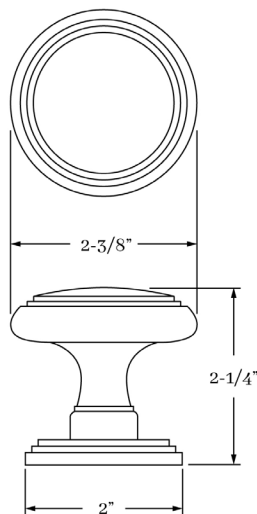

INTERIOR KNOB SETS

APPLICATIONS

7700 Knob Set - PASSAGE
7708 Knob Set - PRIVACY
7716 Knob Set - FULL DUMMY
7724 Knob Set - HALF DUMMY

7765 Knob Only 2-3/8"
7776 Rose Only 2"

PRODUCT DIMENSIONS

Knob 2-3/8"
Rose 2"

MATERIALS

Solid Brass

SPINDLES

8mm SQ (standard)

HOW TO ORDER

1. Specify application.
2. Specify if pre-drilled adapters are required (part #9749).
3. Specify finish. If split finish is required, please indicate exterior/interior.
4. Specify door thickness. Standard thickness is 1-3/8".
5. Specify backset.
  - standard is 2-3/8" for tubular.
  - standard is 2-1/2" for mortise.
6. Specify hand of door - RH/LH for mortise applications.

REMEMBER

1. Specify pre-drilled adapter (#9749) for 2-1/8" pre-drilled doors, which requires the large rose.
2. Consider utilizing an interior mortise lock for quality installations.
3. All knobs and levers are interchangeable.
4. FULL LIP strikes are standard. Specify SUB "T" strike, if required.
5. Standard backset is 2-3/8" for tubular. If required, specify 2-3/4".

FIFTH AVENUE | DOOR

SET COMPONENTS

Knob Set - PASSAGE includes two rosettes (passage), two knobs, passage latch K x K (2-3/8" backset), full lip strike, latch faceplate, 4" straight spindle (8mm), two rosette mount plates, two rosette mount plate hubs, dust box and mounting hardware. NOTE: if required, order pre-drilled adapter (part #9749) separately.

Knob Set - PRIVACY includes two rosettes (privacy), two knobs, privacy latch K x K (2-3/8" backset), full lip strike, latch faceplate, 4" swivel spindle (8mm), two rosette mount plates, two rosette mount plate hubs, privacy pin, dust box and mounting hardware. NOTE: if required, order pre-drilled adapter (part #9749) separately.

Knob Set - FULL DUMMY includes two rosettes, two knobs, 4" straight spindle (8mm), two dummy rosette mount plates, two rosette mount plate hubs and mounting hardware.

Knob Set - HALF DUMMY includes rosette, knob, dummy mount spindle, rosette mount plate hub and mounting hardware.

CLASSIC BRASS

JAMESTOWN, NEW YORK