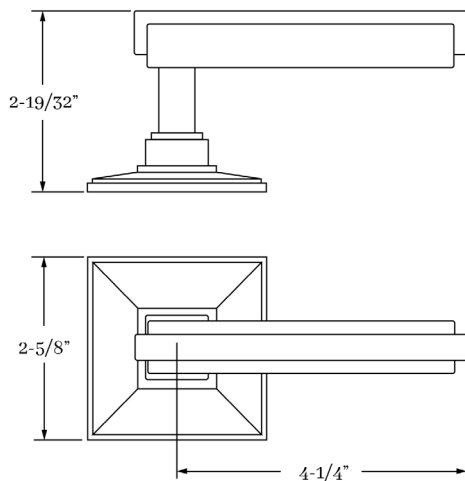

Solid Brass

SPINDLES

8mm SQ (standard)

HOW TO ORDER

1. Specify application.
2. Specify if pre-drilled adapters are required (part #9749).
3. Specify finish. If split finish is required, please indicate exterior/interior.
4. Specify door thickness. Standard thickness is 1-3/8".
5. Specify backset.
 - standard is 2-3/8" for tubular.
 - standard is 2-1/2" for mortise.
6. Specify hand of door - RH/LH for mortise applications.

REMEMBER

1. Specify pre-drilled adapter (#9749) for 2-1/8" pre-drilled doors, which requires the large rose.
2. Consider utilizing an interior mortise lock for quality installations.
3. All knobs and levers are interchangeable.
4. FULL LIP strikes are standard. Specify SUB "T" strike, if required.
5. Standard backset is 2-3/8" for tubular. If required, specify 2-3/4".

FIFTH AVENUE | DOOR

SET COMPONENTS

Lever Set - PASSAGE includes two rosettes (passage), two levers, passage latch L x L (2-3/8" backset), full lip strike, latch faceplate, 4" straight spindle (8mm), two rosette mount plates, two rosette mount plate hubs, dust box and mounting hardware. NOTE: if required, order pre-drilled adapter (part #9749) separately.

Lever Set - PRIVACY includes two rosettes (privacy), two levers, privacy latch L x L (2-3/8" backset), full lip strike, latch faceplate, 4" swivel spindle (8mm), two rosette mount plates, two rosette mount plate hubs, privacy pin, dust box and mounting hardware. NOTE: if required, order pre-drilled adapter (part #9749) separately.