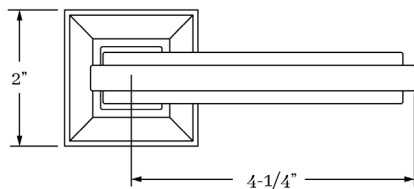

INTERIOR LEVER SETS

APPLICATIONS

7533 Lever Set - PASSAGE

7541 Lever Set - PRIVACY

7549 Lever Set - FULL DUMMY

7557 Lever Set - HALF DUMMY

7573 Lever Only 4-1/4"

7576 Pyramid Rose Only 2"

PRODUCT DIMENSIONS

Lever 4-1/4"

Rose 2"

MATERIALS

Solid Brass

SPINDLES

8mm SQ (standard)

HOW TO ORDER

1. Specify application.
2. Specify if pre-drilled adapters are required (part #9749).
3. Specify finish. If split finish is required, please indicate exterior/interior.
4. Specify door thickness. Standard thickness is 1-3/8".
5. Specify backset.
  - standard is 2-3/8" for tubular.
  - standard is 2-1/2" for mortise.
6. Specify hand of door - RH/LH for mortise applications.

REMEMBER

1. Specify pre-drilled adapter (#9749) for 2-1/8" pre-drilled doors, which requires the large rose.
2. Consider utilizing an interior mortise lock for quality installations.
3. All knobs and levers are interchangeable.
4. FULL LIP strikes are standard. Specify SUB "T" strike, if required.
5. Standard backset is 2-3/8" for tubular. If required, specify 2-3/4".

FIFTH AVENUE | DOOR

SET COMPONENTS

Lever Set - PASSAGE includes two rosettes (passage), two levers, passage latch L x L (2-3/8" backset), full lip strike, latch faceplate, 4" straight spindle (8mm), two rosette mount plates, two rosette mount plate hubs, dust box and mounting hardware. NOTE: if required, order pre-drilled adapter (part #9749) separately.

Lever Set - PRIVACY includes two rosettes (privacy), two levers, privacy latch L x L (2-3/8" backset), full lip strike, latch faceplate, 4" swivel spindle (8mm), two rosette mount plates, two rosette mount plate hubs, privacy pin, dust box and mounting hardware. NOTE: if required, order pre-drilled adapter (part #9749) separately.

Lever Set - FULL DUMMY includes two rosettes, two levers, 4" straight spindle (8mm), two dummy rosette mount plates, two rosette mount plate hubs and mounting hardware.

Lever Set - HALF DUMMY includes rosette, lever, dummy mount spindle, rosette mount plate hub and mounting hardware.

CLASSIC BRASS

JAMESTOWN, NEW YORK