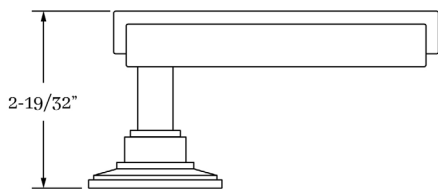

INTERIOR LEVER SETS

APPLICATIONS

7533 Lever Set - PASSAGE

7541 Lever Set - PRIVACY

7549 Lever Set - FULL DUMMY

7557 Lever Set - HALF DUMMY

7573 Lever Only 4-1/4"

7576 Pyramid Rose Only 2"

PRODUCT DIMENSIONS

Lever 4-1/4"

Rose 2"

MATERIALS

Solid Brass

SPINDLES

8mm SQ (standard)

HOW TO ORDER

1. Specify application.
2. Specify if pre-drilled adapters are required (part #9749).
3. Specify finish. If split finish is required, please indicate exterior/interior.
4. Specify door thickness. Standard thickness is 1-3/8".
5. Specify backset.
  - standard is 2-3/8" for tubular.
  - standard is 2-1/2" for mortise.
6. Specify hand of door - RH/LH for mortise applications.

REMEMBER

1. Specify pre-drilled adapter (#9749) for 2-1/8" pre-drilled doors, which requires the large rose.
2. Consider utilizing an interior mortise lock for quality installations.
3. All knobs and levers are interchangeable.
4. FULL LIP strikes are standard. Specify SUB "T" strike, if required.
5. Standard backset is 2-3/8" for tubular. If required, specify 2-3/4".

FIFTH AVENUE | DOOR

SET COMPONENTS

Lever Set - PASSAGE includes two rosettes (passage), two levers, passage latch L x L (2-3/8" backset), full lip strike, latch faceplate, 4" straight spindle (8mm), two rosette mount plates, two rosette mount plate hubs, dust box and mounting hardware. NOTE: if required, order pre-drilled adapter (part #9749) separately.

Lever Set - PRIVACY includes two rosettes (privacy), two levers, privacy latch L x L (2-3/8" backset), full lip strike, latch faceplate, 4" swivel spindle (8mm), two rosette mount plates, two rosette mount plate hubs, privacy pin, dust box and mounting hardware. NOTE: if required, order pre-drilled adapter (part #9749) separately.

Lever Set - FULL DUMMY includes two rosettes, two levers, 4" straight spindle (8mm), two dummy rosette mount plates, two rosette mount plate hubs and mounting hardware.

Lever Set - HALF DUMMY includes rosette, lever, dummy mount spindle, rosette mount plate hub and mounting hardware.

CLASSIC BRASS

JAMESTOWN, NEW YORK