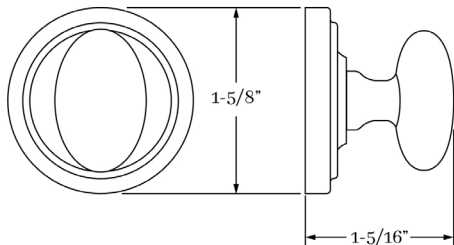

CLASSIC BRASS

JAMESTOWN, NEW YORK