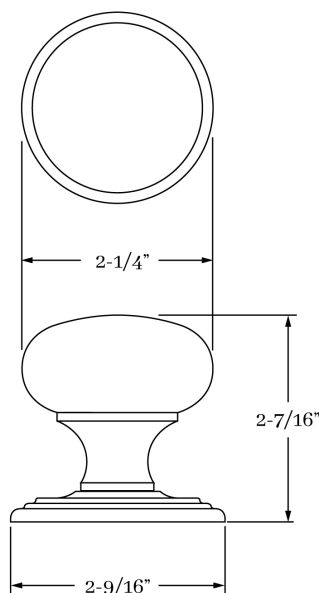

PRODUCT DIMENSIONS

Knob 2-1/4"
Rose 2-9/16"

MATERIALS

Solid Brass

SPINDLES

8mm SQ (standard)

HOW TO ORDER

1. Specify application.
2. Specify if pre-drilled adapters are required (part #9749).
3. Specify finish. If split finish is required, please indicate exterior/interior.
4. Specify door thickness. Standard thickness is 1-3/8".
5. Specify backset.
 - standard is 2-3/8" for tubular.
 - standard is 2-1/2" for mortise.
6. Specify hand of door - RH/LH for mortise applications.

REMEMBER

1. Specify pre-drilled adapter (#9749) for 2-1/8" pre-drilled doors, which requires the large rose.
2. Consider utilizing an interior mortise lock for quality installations.
3. All knobs and levers are interchangeable.
4. FULL LIP strikes are standard. Specify SUB "T" strike, if required.
5. Standard backset is 2-3/8" for tubular. If required, specify 2-3/4".
6. Lever strength latches will be supplied with all large knobs.

HUTTER | DOOR

SET COMPONENTS

Knob Set - PASSAGE includes two rosettes (passage), two knobs, passage latch K x K (2-3/8" backset), full lip strike, latch faceplate, 4" straight spindle (8mm), two rosette mount plates, two rosette mount plate hubs, dust box and mounting hardware. NOTE: if required, order pre-drilled adapter (part #9749) separately.

Knob Set - PRIVACY includes two rosettes (privacy), two knobs, privacy latch K x K (2-3/8" backset), full lip strike, latch faceplate, 4" swivel spindle (8mm), two rosette mount plates, two rosette mount plate hubs, privacy pin, dust box and mounting hardware. NOTE: if required, order pre-drilled adapter (part #9749) separately.