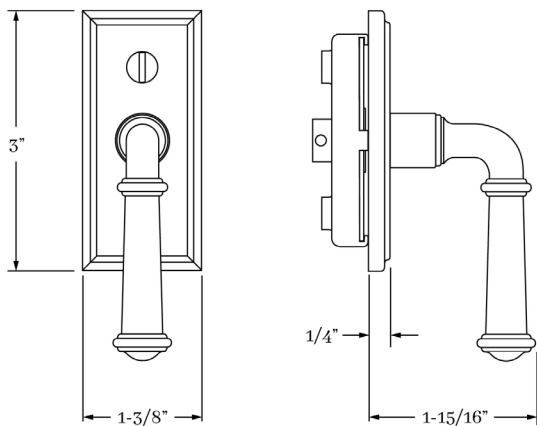

CLASSIC BRASS

JAMESTOWN, NEW YORK