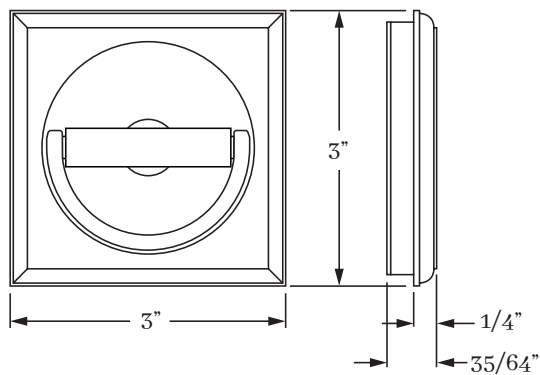

FLUSH PULL

APPLICATIONS

18546 Square Flush Pull - W/ RING PULL

PRODUCT DIMENSIONS

3" x 3"

MATERIALS

Solid Brass

HOW TO ORDER

1. Specify application.
2. Specify finish.
3. Specify door thickness. Standard is 1-3/4".

REMEMBER

1. Verify jamb clearance for flush pull projection.
2. Edge pulls available - Standard or Mortise.
3. Flush pull locks and edge pulls must be ordered separately.

SET COMPONENTS

Flush Pull - includes one flush pull with EE trim and mounting hardware.