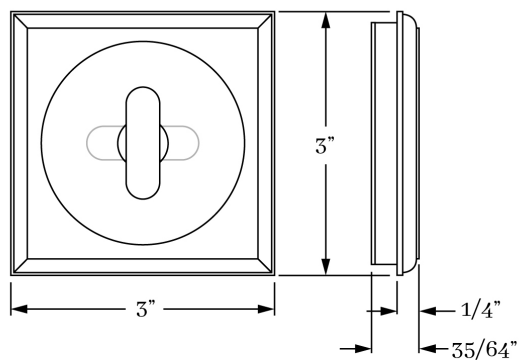

FLUSH PULL

APPLICATIONS

18542 Square Flush Pull - PRIVACY W/ TURNPIECE

PRODUCT DIMENSIONS

3" x 3"

MATERIALS

Solid Brass

HOW TO ORDER

1. Specify application.
2. Specify finish.
3. Specify door thickness. Standard is 1-3/4".

REMEMBER

1. Verify jamb clearance for flush pull projection.
2. Edge pulls available - Standard or Mortise.
3. Flush pull locks and edge pulls must be ordered separately.

SET COMPONENTS

Flush Pull - includes one flush pull with turnpiece attached and mounting hardware.