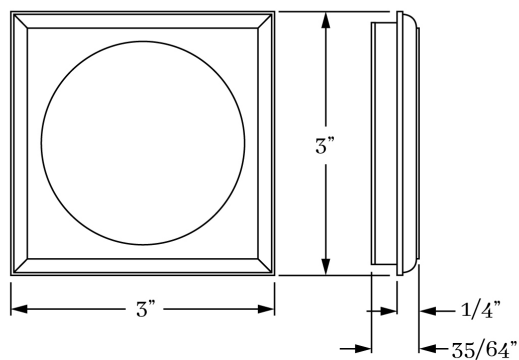

FLUSH PULL

APPLICATIONS

18540 Square Flush Pull - PASSAGE

PRODUCT DIMENSIONS

3" x 3"

MATERIALS

Solid Brass

HOW TO ORDER

1. Specify application.
2. Specify finish.
3. Specify door thickness. Standard is 1-3/4".

REMEMBER

1. Verify jamb clearance for flush pull projection.
2. Edge pulls available - Standard or Mortise.
3. Flush pull locks and edge pulls must be ordered separately.

SET COMPONENTS

Flush Pull Only includes one flush pull ONLY and mounting hardware.