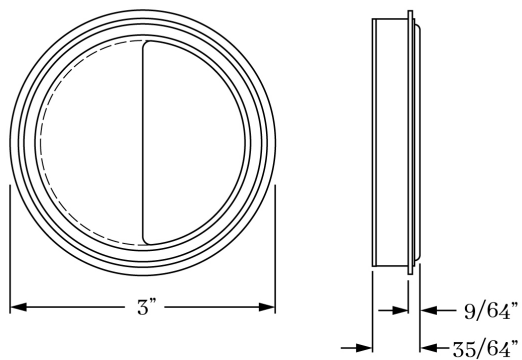

FLUSH PULL

APPLICATIONS

18528 Flush Pull - OFFSET PASSAGE

PRODUCT DIMENSIONS

3" Dia.

MATERIALS

Solid Brass

HOW TO ORDER

1. Specify application.
2. Specify finish.
3. Specify door thickness. Standard is 1-3/4".

REMEMBER

1. Verify jamb clearance for flush pull projection.
2. Edge pulls available - Standard or Mortise.
3. Flush pull locks and edge pulls must be ordered separately.

SET COMPONENTS

Flush Pull Only includes one flush pull ONLY and mounting hardware.