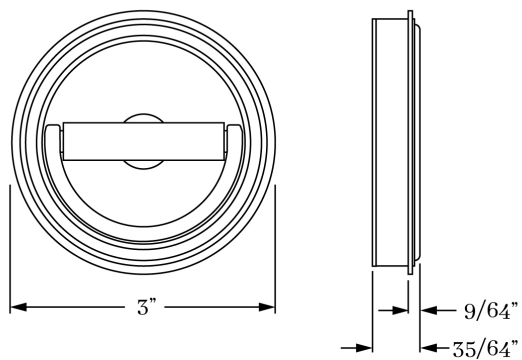

FLUSH PULL

APPLICATIONS

18526 Flush Pull - W/ RING PULL

PRODUCT DIMENSIONS

3" Dia.

MATERIALS

Solid Brass

HOW TO ORDER

1. Specify application.
2. Specify finish.
3. Specify door thickness. Standard is 1-3/4".

REMEMBER

1. Verify jamb clearance for flush pull projection.
2. Edge pulls available - Standard or Mortise.
3. Flush pull locks and edge pulls must be ordered separately.

SET COMPONENTS

Flush Pull - includes one flush pull with EE trim and mounting hardware.