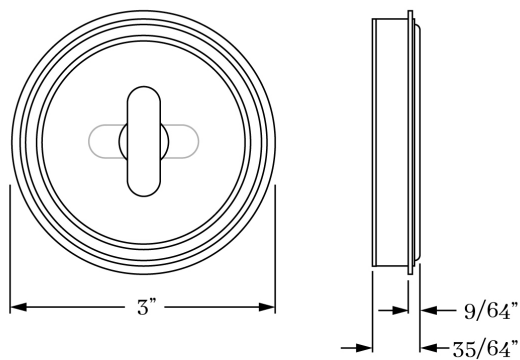

PRODUCT DIMENSIONS

3" Dia.

MATERIALS

Solid Brass

HOW TO ORDER

1. Specify application.
2. Specify finish.
3. Specify door thickness. Standard is 1-3/4".

REMEMBER

1. Verify jamb clearance for flush pull projection.
2. Edge pulls available - Standard or Mortise.
3. Flush pull locks and edge pulls must be ordered separately.

SET COMPONENTS

Flush Pull - includes one flush pull with turnpiece attached and mounting hardware.

CLASSIC BRASS

JAMESTOWN, NEW YORK

SIGNATURE FINISHES

SOLID BRASS FINISHES

ANTIQUE BRASS
(AB)

ANTIQUE BURNISHED
BRASS (ABB)