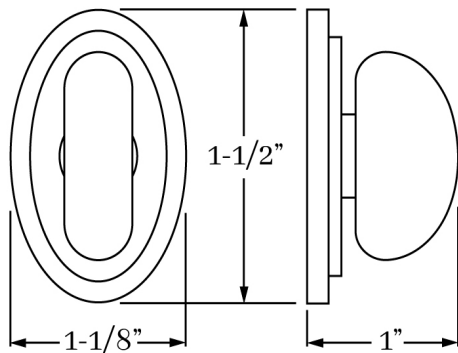

PRODUCT DIMENSIONS

1-1/2" x 1-1/8"

MATERIALS

Solid Brass

HOW TO ORDER

1. Specify application.
2. Specify finish. If split finish is required, specify exterior/interior.
3. Specify door thickness. Standard thickness is 1-3/4".
4. Specify backset required. Standard is 2-3/8".

REMEMBER

1. Standard backset is 2-3/8". If required, specify 2-3/4" backset.

SHORE | DOOR

SET COMPONENTS

Complete Mortise Bolt Set includes turnpiece and plate, mortise bolt (2-3/8" backset), strike, faceplate, dust box, EE trim and mounting hardware.

Turnpiece and Plate w/ Mortise Bolt includes turnpiece and plate, mortise bolt (2-3/8" backset), strike, faceplate, dust box and mounting hardware.

Turnpiece and Plate includes turnpiece and plate ONLY and mounting hardware.