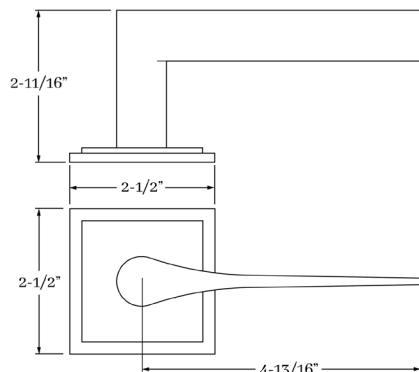

INTERIOR LEVER SETS

2" ROSE SETS

- 17732 Lever Set - PASSAGE
- 17733 Lever Set - PRIVACY
- 17734 Lever Set - SECTIONAL PRIVACY
- 17735 Lever Set - FULL DUMMY
- 17736 Lever Set - HALF DUMMY

- 17737 Lever Mortise Set - PASSAGE
- 17738 Lever Mortise Set - PRIVACY

2-1/2" ROSE SETS

- 17742 Lever Set - PASSAGE
- 17743 Lever Set - PRIVACY
- 17744 Lever Set - SECTIONAL PRIVACY
- 17745 Lever Set - FULL DUMMY
- 17746 Lever Set - HALF DUMMY

- 17730 Lever Only 4-13/16"
- 17676 Square Rose Only 2"
- 17677 Square Rose Only 2-1/2"

MATERIALS

Solid Brass

SPINDLES

8mm SQ (standard)

HOW TO ORDER

1. Specify application.
2. Specify if pre-drilled adapters are required (part #9749).
3. Specify finish. If split finish is required, please indicate exterior/interior.
4. Specify door thickness. Standard thickness is 1-3/8".
5. Specify backset.
  - standard is 2-3/8" for tubular.
  - standard is 2-1/2" for mortise.
6. Specify hand of door - RH/LH for mortise applications.

REMEMBER

1. Specify pre-drilled adapter (#9749) for 2-1/8" pre-drilled doors, which requires the large rose.
2. Specify interior mortise lock for quality installations.
3. All knobs and levers are interchangeable.
4. FULL LIP strikes are standard. Specify SUB "T" strike, if required.
5. A door thickness greater than 1-3/4" will require a #9900 thick door kit for mortise application.
6. Combination strike and faceplate available for sectional tubular privacy function.

SET COMPONENTS

Lever Set - PASSAGE includes two rosettes (passage), two levers, passage latch L x L (2-3/8" backset), full lip strike, latch faceplate, 4" straight spindle (8mm), two rosette mount plates, two rosette mount plate hubs, dust box and mounting hardware. NOTE: if required, order pre-drilled adapter (part #9749) separately.

Lever Set - PRIVACY includes two rosettes (privacy), two levers, privacy latch L x L (2-3/8" backset), full lip strike, latch faceplate, 4" swivel spindle (8mm), two rosette mount plates, two rosette mount plate hubs, privacy pin, dust box and mounting hardware. NOTE: if required, order pre-drilled adapter (part #9749) separately.

Lever Set - FULL DUMMY includes two rosettes, two levers, 4" straight spindle (8mm), two dummy rosette mount plates, two rosette mount plate hubs and mounting hardware.

Lever Set - HALF DUMMY includes rosette, lever, dummy mount spindle, rosette mount plate hub and mounting hardware.

Lever Mortise Set - PASSAGE includes two rosettes, two levers, 4" straight spindle (8mm), Accurate 9825 L x L interior mortise lock (2-1/2" backset), strike, faceplate, dust box and mounting hardware.

Lever Mortise Set - PRIVACY includes two rosettes, two levers, turnpiece and backplate, emergency egress trim, 4" straight spindle (8mm), Accurate 9839 L x L interior mortise lock (2-1/2" backset), strike, faceplate, dust box and mounting hardware.