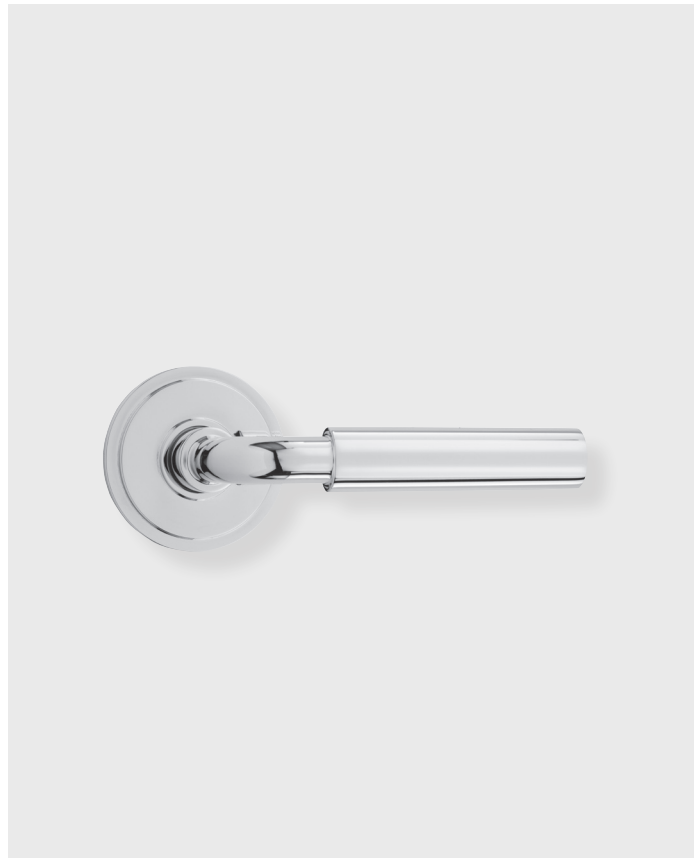

- 17710 Oval Lever Only 4-9/16"
- 17678 Rose Only 2"
- 17679 Rose Only 2-1/2"

MATERIALS

Solid Brass

SPINDLES

8mm SQ (standard)

HOW TO ORDER

1. Specify application.
2. Specify if pre-drilled adapters are required (part #9749).
3. Specify finish. If split finish is required, please indicate exterior/interior.
4. Specify door thickness. Standard thickness is 1-3/8".
5. Specify backset.
 - standard is 2-3/8" for tubular.
 - standard is 2-1/2" for mortise.
6. Specify hand of door - RH/LH for mortise applications.

REMEMBER

1. Specify pre-drilled adapter (#9749) for 2-1/8" pre-drilled doors, which requires the large rose.
2. Specify interior mortise lock for quality installations.
3. All knobs and levers are interchangeable.
4. FULL LIP strikes are standard. Specify SUB "T" strike, if required.
5. A door thickness greater than 1-3/4" will require a #9900 thick door kit for mortise application.
6. Combination strike and faceplate available for sectional tubular privacy function.

SHORE | DOOR

SET COMPONENTS

Lever Set - PASSAGE includes two rosettes (passage), two levers, passage latch L x L (2-3/8" backset), full lip strike, latch faceplate, 4" straight spindle (8mm), two rosette mount plates, two rosette mount plate hubs, dust box and mounting hardware. NOTE: if required, order pre-drilled adapter (part #9749) separately.

Lever Set - PRIVACY includes two rosettes (privacy), two levers, privacy latch L x L (2-3/8" backset), full lip strike, latch faceplate, 4" swivel spindle (8mm), two rosette mount plates, two rosette mount plate hubs, privacy pin, dust box and mounting hardware. NOTE: if required, order pre-drilled adapter (part #9749) separately.