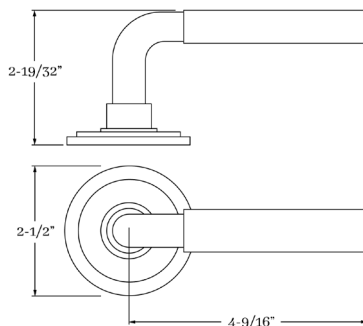

- 17710 Oval Lever Only 4-9/16"
- 17678 Rose Only 2"
- 17679 Rose Only 2-1/2"

MATERIALS

Solid Brass

SPINDLES

8mm SQ (standard)

HOW TO ORDER

1. Specify application.
2. Specify if pre-drilled adapters are required (part #9749).
3. Specify finish. If split finish is required, please indicate exterior/interior.
4. Specify door thickness. Standard thickness is 1-3/8".
5. Specify backset.
 - standard is 2-3/8" for tubular.
 - standard is 2-1/2" for mortise.
6. Specify hand of door - RH/LH for mortise applications.

SHORE | DOOR

SET COMPONENTS

Lever Set - PASSAGE includes two rosettes (passage), two levers, passage latch L x L (2-3/8" backset), full lip strike, latch faceplate, 4" straight spindle (8mm), two rosette mount plates, two rosette mount plate hubs, dust box and mounting hardware. NOTE: if required, order pre-drilled adapter (part #9749) separately.

Lever Set - PRIVACY includes two rosettes (privacy), two levers, privacy latch L x L (2-3/8" backset), full lip strike, latch faceplate, 4" swivel spindle (8mm), two rosette mount plates, two rosette mount plate hubs, privacy pin, dust box and mounting hardware. NOTE: if required, order pre-drilled adapter (part #9749) separately.