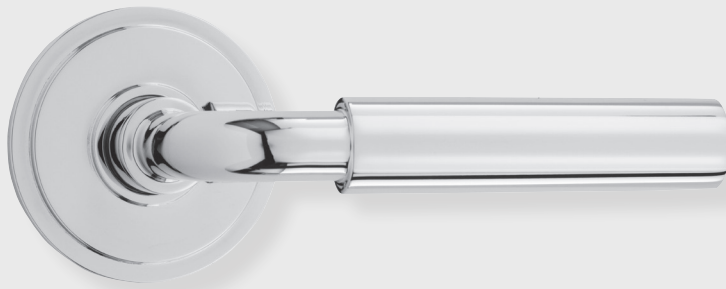

CLASSIC BRASS

JAMESTOWN, NEW YORK

INTERIOR LEVER SETS

SHORE COLLECTION

INTERIOR LEVER SETS

2" ROSE SETS

- 17712 Oval Lever Set - PASSAGE
- 17713 Oval Lever Set - PRIVACY
- 17714 Oval Lever Set - SECTIONAL PRIVACY
- 17715 Oval Lever Set - FULL DUMMY
- 17716 Oval Lever Set - HALF DUMMY

- 17717 Oval Lever Mortise Set - PASSAGE
- 17718 Oval Lever Mortise Set - PRIVACY

2-1/2" ROSE SETS

- 17722 Oval Lever Set - PASSAGE
- 17723 Oval Lever Set - PRIVACY
- 17724 Oval Lever Set - SECTIONAL PRIVACY
- 17725 Oval Lever Set - FULL DUMMY
- 17726 Oval Lever Set - HALF DUMMY

- 17710 Oval Lever Only 4-9/16"
- 17678 Rose Only 2"
- 17679 Rose Only 2-1/2"

MATERIALS

Solid Brass

SPINDLES

8mm SQ (standard)

HOW TO ORDER

1. Specify application.
2. Specify if pre-drilled adapters are required (part #9749).
3. Specify finish. If split finish is required, please indicate exterior/interior.
4. Specify door thickness. Standard thickness is 1-3/8".
5. Specify backset.
 - standard is 2-3/8" for tubular.
 - standard is 2-1/2" for mortise.
6. Specify hand of door - RH/LH for mortise applications.

SHORE | DOOR

SET COMPONENTS

Lever Set - PASSAGE includes two rosettes (passage), two levers, passage latch L x L (2-3/8" backset), full lip strike, latch faceplate, 4" straight spindle (8mm), two rosette mount plates, two rosette mount plate hubs, dust box and mounting hardware. NOTE: if required, order pre-drilled adapter (part #9749) separately.