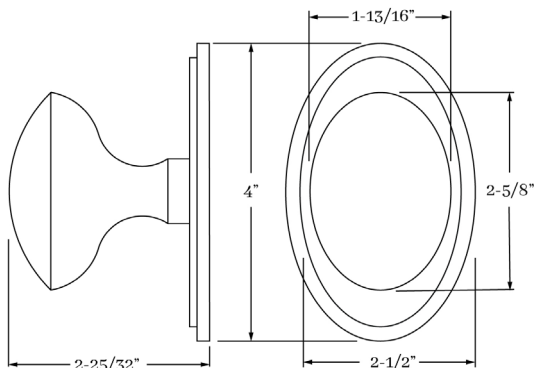

- 17630 Oval Knob Only 2-5/8" x 1-13/16"
- 17682 Oval Rose Only 3-3/16" x 2"
- 17684 Oval Rose Only 4" x 2-1/2"

MATERIALS

Solid Brass

HOW TO ORDER

1. Specify application.
2. Specify if pre-drilled adapters are required (part #9749).
3. Specify finish. If split finish is required, please indicate exterior/interior.
4. Specify door thickness. Standard thickness is 1-3/8".
5. Specify backset.
 - standard is 2-3/8" for tubular.
 - standard is 2-1/2" for mortise.
6. Specify hand of door - RH/LH for mortise applications.

SHORE | DOOR

SET COMPONENTS

Knob Set - PASSAGE includes two rosettes (passage), two knobs, passage latch K x K (2-3/8" backset), full lip strike, latch faceplate, 4" straight spindle (8mm), two rosette mount plates, two rosette mount plate hubs, dust box and mounting hardware. NOTE: if required, order pre-drilled adapter (part #9749) separately.

Knob Set - PRIVACY includes two rosettes (privacy), two knobs, privacy latch K x K (2-3/8" backset), full lip strike, latch faceplate, 4" swivel spindle (8mm), two rosette mount plates, two rosette mount plate hubs, privacy pin, dust box and mounting hardware. NOTE: if required, order pre-drilled adapter (part #9749) separately.

Knob Set - FULL DUMMY includes two rosettes, two knobs, 4" straight spindle (8mm), two dummy rosette mount plates, two rosette mount plate hubs and mounting hardware.

Knob Set - HALF DUMMY includes rosette, knob, dummy mount spindle, rosette mount plate hub and mounting hardware.