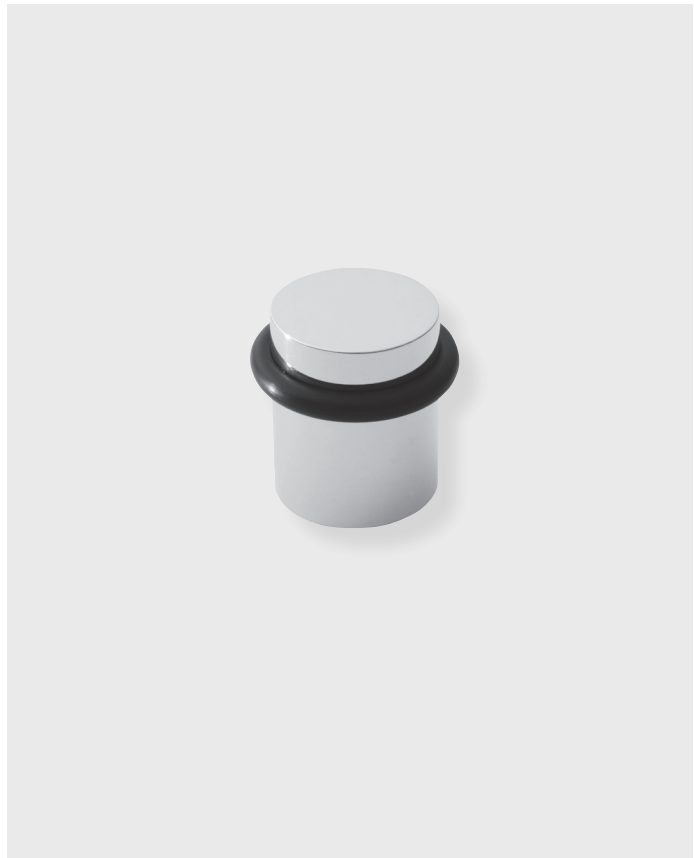

CLASSIC BRASS

JAMESTOWN, NEW YORK

APRÈS ROUND DOOR STOP

ACCESSORIES

APRÈS ROUND DOOR STOP

APPLICATIONS

17172 Après Round Door Stop

PRODUCT DIMENSIONS

1-1/2" x 1-7/16"

MATERIALS

Solid Brass

HOW TO ORDER

1. Specify finish.

REMEMBER

1. Should you require a modified height on the floor door stop - contact us.

ACCESSORIES | DOOR

CLASSIC BRASS

JAMESTOWN, NEW YORK

CLASSIC BRASS

JAMESTOWN, NEW YORK

SIGNATURE FINISHES

SOLID BRASS FINISHES

ANTIQUE BRASS
(AB)

ANTIQUE BURNISHED
BRASS (ABB)