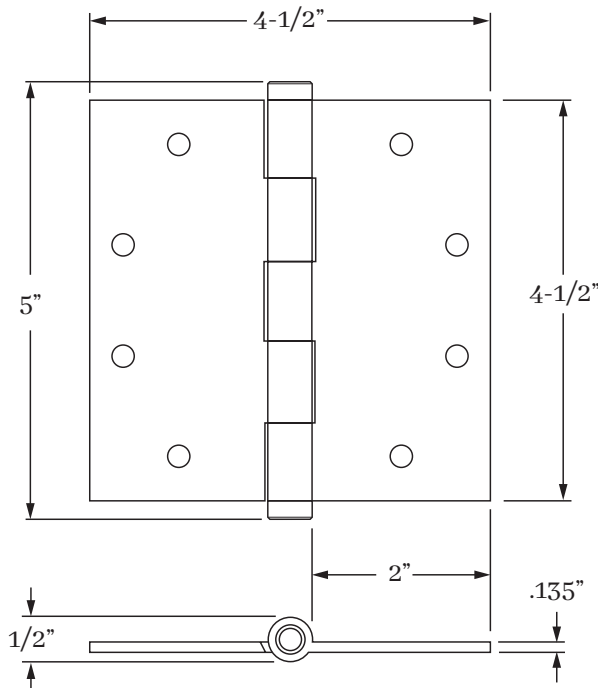

CLASSIC BRASS

JAMESTOWN, NEW YORK