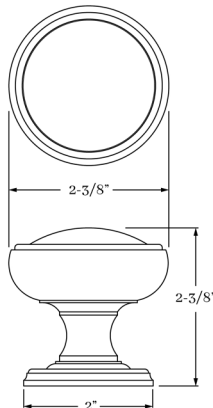

- 15040 Knob Only 2-3/8"
- 14080 Rose Only 2"
- 14090 Rose Only 2-9/16"

MATERIALS

Solid Brass

HOW TO ORDER

1. Specify application.
2. Specify if pre-drilled adapters are required (part #9749).
3. Specify finish. If split finish is required, please indicate exterior/interior.
4. Specify door thickness. Standard thickness is 1-3/8".
5. Specify backset.
 - standard is 2-3/8" for tubular.
 - standard is 2-1/2" for mortise.
6. Specify hand of door - RH/LH for mortise applications.

SET COMPONENTS

Knob Set - PASSAGE includes two rosettes (passage), two knobs, passage latch K x K (2-3/8" backset), full lip strike, latch faceplate, 4" straight spindle (8mm), two rosette mount plates, two rosette mount plate hubs, dust box and mounting hardware. NOTE: if required, order pre-drilled adapter (part #9749) separately.

Knob Set - PRIVACY includes two rosettes (privacy), two knobs, privacy latch K x K (2-3/8" backset), full lip strike, latch faceplate, 4" swivel spindle (8mm), two rosette mount plates, two rosette mount plate hubs, privacy pin, dust box and mounting hardware. NOTE: if required, order pre-drilled adapter (part #9749) separately.

Knob Set - FULL DUMMY includes two rosettes, two knobs, 4" straight spindle (8mm), two dummy rosette mount plates, two rosette mount plate hubs and mounting hardware.

Knob Set - HALF DUMMY includes rosette, knob, dummy mount spindle, rosette mount plate hub and mounting hardware.