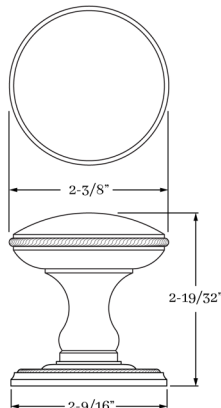

- 15020 Rope Knob Only 2-3/8"
- 14081 Rope Rose Only 2"
- 14091 Rope Rose Only 2-9/16"

MATERIALS

Solid Brass

HOW TO ORDER

1. Specify application.
2. Specify if pre-drilled adapters are required (part #9749).
3. Specify finish. If split finish is required, please indicate exterior/interior.
4. Specify door thickness. Standard thickness is 1-3/8".
5. Specify backset.
 - standard is 2-3/8" for tubular.
 - standard is 2-1/2" for mortise.
6. Specify hand of door - RH/LH for mortise applications.

SET COMPONENTS

Knob Set - PASSAGE includes two rosettes (passage), two knobs, passage latch K x K (2-3/8" backset), full lip strike, latch faceplate, 4" straight spindle (8mm), two rosette mount plates, two rosette mount plate hubs, dust box and mounting hardware. NOTE: if required, order pre-drilled adapter (part #9749) separately.

Knob Set - PRIVACY includes two rosettes (privacy), two knobs, privacy latch K x K (2-3/8" backset), full lip strike, latch faceplate, 4" swivel spindle (8mm), two rosette mount plates, two rosette mount plate hubs, privacy pin, dust box and mounting hardware. NOTE: if required, order pre-drilled adapter (part #9749) separately.

Knob Set - FULL DUMMY includes two rosettes, two knobs, 4" straight spindle (8mm), two dummy rosette mount plates, two rosette mount plate hubs and mounting hardware.

Knob Set - HALF DUMMY includes rosette, knob, dummy mount spindle, rosette mount plate hub and mounting hardware.