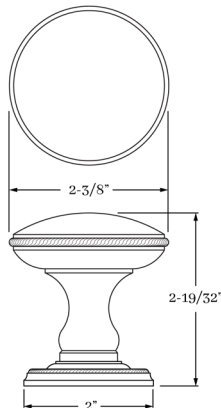

- 15020 Rope Knob Only 2-3/8"
- 14081 Rope Rose Only 2"
- 14091 Rope Rose Only 2-9/16"

MATERIALS

Solid Brass

HOW TO ORDER

1. Specify application.
2. Specify if pre-drilled adapters are required (part #9749).
3. Specify finish. If split finish is required, please indicate exterior/interior.
4. Specify door thickness. Standard thickness is 1-3/8".
5. Specify backset.
 - standard is 2-3/8" for tubular.
 - standard is 2-1/2" for mortise.
6. Specify hand of door - RH/LH for mortise applications.

SET COMPONENTS

Knob Set - PASSAGE includes two rosettes (passage), two knobs, passage latch K x K (2-3/8" backset), full lip strike, latch faceplate, 4" straight spindle (8mm), two rosette mount plates, two rosette mount plate hubs, dust box and mounting hardware. NOTE: if required, order pre-drilled adapter (part #9749) separately.

Knob Set - PRIVACY includes two rosettes (privacy), two knobs, privacy latch K x K (2-3/8" backset), full lip strike, latch faceplate, 4" swivel spindle (8mm), two rosette mount plates, two rosette mount plate hubs, privacy pin, dust box and mounting hardware. NOTE: if required, order pre-drilled adapter (part #9749) separately.

Knob Set - FULL DUMMY includes two rosettes, two knobs, 4" straight spindle (8mm), two dummy rosette mount plates, two rosette mount plate hubs and mounting hardware.

Knob Set - HALF DUMMY includes rosette, knob, dummy mount spindle, rosette mount plate hub and mounting hardware.