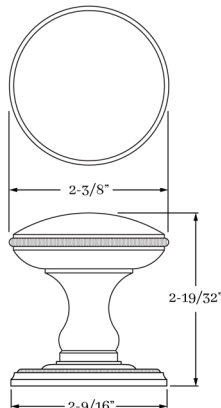

- 15008 Coin Knob Mortise Set - PASSAGE
- 15009 Coin Knob Mortise Set - PRIVACY

2-9/16" ROSE SETS

- 15011 Coin Knob Set - PASSAGE
- 15012 Coin Knob Set - PRIVACY
- 15013 Coin Knob Set - SECTIONAL PRIVACY
- 15014 Coin Knob Set - FULL DUMMY
- 15015 Coin Knob Set - HALF DUMMY

- 15000 Coin Knob Only 2-3/8"
- 14082 Coin Rose Only 2"
- 14092 Coin Rose Only 2-9/16"

MATERIALS

Solid Brass

HOW TO ORDER

1. Specify application.
2. Specify if pre-drilled adapters are required (part #9749).
3. Specify finish. If split finish is required, please indicate exterior/interior.
4. Specify door thickness. Standard thickness is 1-3/8".
5. Specify backset.
  - standard is 2-3/8" for tubular.
  - standard is 2-1/2" for mortise.
6. Specify hand of door - RH/LH for mortise applications.

REMEMBER

1. Specify pre-drilled adapter (#9749) for 2-1/8" pre-drilled doors, which requires the large rose.
2. Specify interior mortise lock for quality installations.
3. All knobs and levers are interchangeable.
4. FULL LIP strikes are standard. Specify SUB "T" strike, if required.
5. Standard backset is 2-3/8" for tubular. If required, specify 2-3/4". Standard backset is 2-1/2" for mortise. If required, specify 2-3/4".
6. A door thickness than 1-3/4" will require #9900 thick door kit for mortise application.
7. Combination strike and faceplate available for sectional tubular privacy function.

SET COMPONENTS

Knob Set - PASSAGE includes two rosettes (passage), two knobs, passage latch K x K (2-3/8" backset), full lip strike, latch faceplate, 4" straight spindle (8mm), two rosette mount plates, two rosette mount plate hubs, dust box and mounting hardware. NOTE: if required, order pre-drilled adapter (part #9749) separately.

Knob Set - PRIVACY includes two rosettes (privacy), two knobs, privacy latch K x K (2-3/8" backset), full lip strike, latch faceplate, 4" swivel spindle (8mm), two rosette mount plates, two rosette mount plate hubs, privacy pin, dust box and mounting hardware. NOTE: if required, order pre-drilled adapter (part #9749) separately.

Knob Set - FULL DUMMY includes two rosettes, two knobs, 4" straight spindle (8mm), two dummy rosette mount plates, two rosette mount plate hubs and mounting hardware.

Knob Set - HALF DUMMY includes rosette, knob, dummy mount spindle, rosette mount plate hub and mounting hardware.

Knob Mortise Set - PASSAGE includes two rosettes, two knobs, 4" straight spindle (8mm), Accurate 9825 K x K interior mortise lock (2-1/2" backset), strike, faceplate, dust box and mounting hardware.

Knob Mortise Set - PRIVACY includes two rosettes, two knobs, turnpiece and backplate, emergency egress trim, 4" straight spindle (8mm), Accurate 9839 K x K interior mortise lock (2-1/2" backset), strike, faceplate, dust box and mounting hardware.

CLASSIC BRASS

JAMESTOWN, NEW YORK