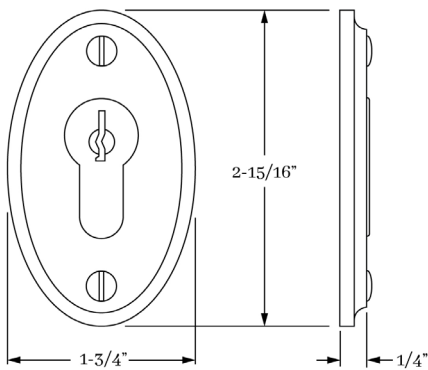

1-3/4" x 2-15/16"

MATERIALS

Solid Brass

HOW TO ORDER

1. Specify finish.

REMEMBER

1. Cylinders order separate.

CHAUTAUQUA | DOOR