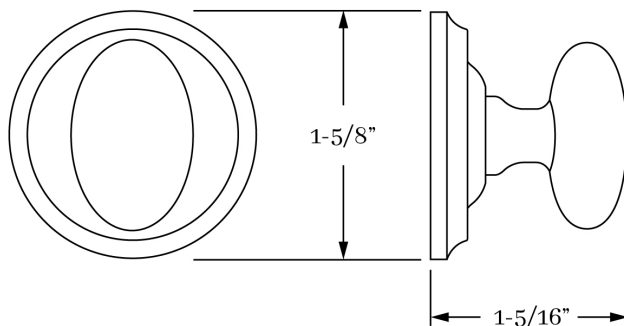

CLASSIC BRASS

JAMESTOWN, NEW YORK