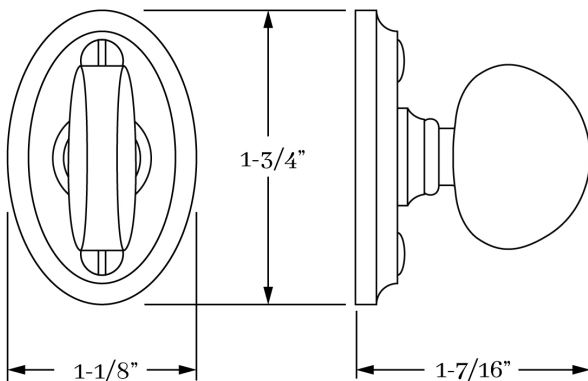

PRODUCT DIMENSIONS

1-1/8" x 1-3/4"

MATERIALS

Solid Brass

HOW TO ORDER

1. Specify application.
2. Specify finish. If split finish is required, specify exterior/interior.
3. Specify door thickness. Standard thickness is 1-3/4".
4. Specify backset required. Standard is 2-3/8".

REMEMBER

1. Standard backset is 2-3/8". If required, specify 2-3/4" backset.

CHAUTAUQUA | DOOR

SET COMPONENTS

Complete Mortise Bolt Set includes turnpiece and plate, mortise bolt (2-3/8" backset), strike, faceplate, dust box, EE trim and mounting hardware.

Turnpiece and Plate w/ Mortise Bolt includes turnpiece and plate, mortise bolt (2-3/8" backset), strike, faceplate, dust box and mounting hardware.

Turnpiece and Plate includes turnpiece and plate ONLY and mounting hardware.