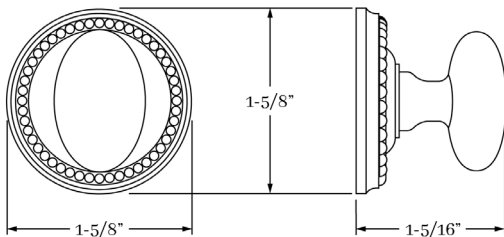

PRODUCT DIMENSIONS

1-5/8"

MATERIALS

Solid Brass

HOW TO ORDER

1. Specify application.
2. Specify finish. If split finish is required, specify exterior/interior.
3. Specify door thickness. Standard thickness is 1-3/4".
4. Specify backset required. Standard is 2-3/8".

REMEMBER

1. Standard backset is 2-3/8". If required, specify 2-3/4" backset.

CHAUTAUQUA | DOOR

SET COMPONENTS

Complete Mortise Bolt Set includes turnpiece and plate, mortise bolt (2-3/8" backset), strike, faceplate, dust box, EE trim and mounting hardware.

Turnpiece and Plate w/ Mortise Bolt includes turnpiece and plate, mortise bolt (2-3/8" backset), strike, faceplate, dust box and mounting hardware.

Turnpiece and Plate includes turnpiece and plate ONLY and mounting hardware.