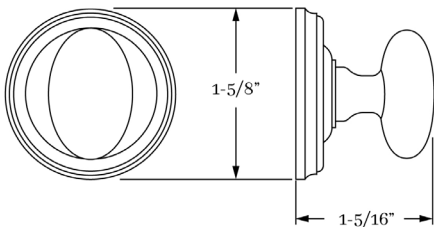

CLASSIC BRASS

JAMESTOWN, NEW YORK