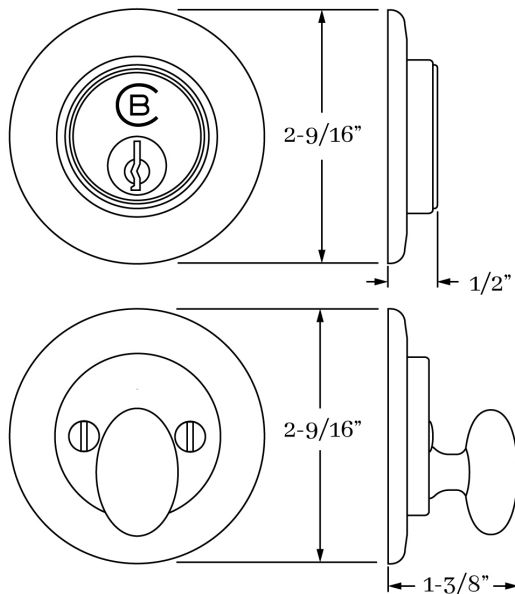

14884 Auxiliary Deadbolt Set (KEY x TP) 2-9/16"

14885 Auxiliary Deadbolt Set (KEY x KEY) 2-9/16"

MATERIALS

Solid Brass

HOW TO ORDER

1. Specify application and collar size.
2. Specify finish. If split finish is required, please indicate exterior/interior.
3. Specify door thickness. Standard thickness is 1-3/4".
4. Specify backset. Standard is 2-3/8".

REMEMBER

1. Should you require key alike, please specify.
2. Standard backset is 2-3/8". If required, specify 2-3/4".

SET COMPONENTS

Auxiliary Deadbolt Set (KEY x TP) includes exterior cylinder collar, auxiliary deadbolt cylinder w/ tailpiece, strike, faceplate, interior cylinder collar, interior turnpiece and plate, and mounting hardware.

Auxiliary Deadbolt Set (KEY x KEY) includes exterior cylinder collar, two auxiliary deadbolt cylinders w/ tailpiece, strike, faceplate, interior cylinder collar and mounting hardware.

CLASSIC BRASS

JAMESTOWN, NEW YORK