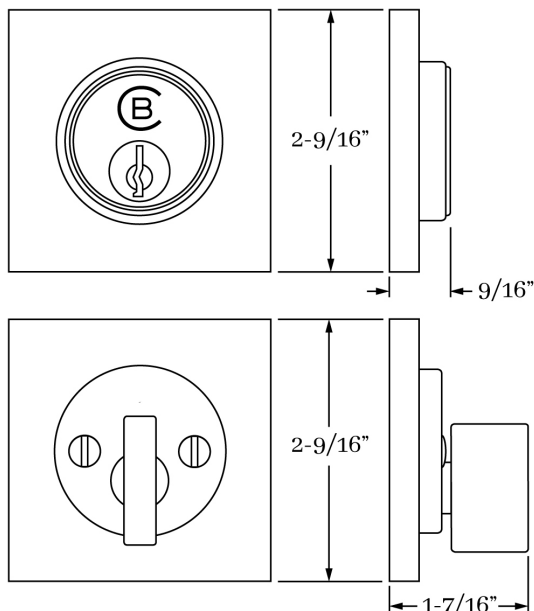

14880 Auxiliary Deadbolt Set (KEY x TP) 2-9/16"

14881 Auxiliary Deadbolt Set (KEY x KEY) 2-9/16"

MATERIALS

Solid Brass

HOW TO ORDER

1. Specify application and collar size.
2. Specify finish. If split finish is required, please indicate exterior/interior.
3. Specify door thickness. Standard thickness is 1-3/4".
4. Specify backset. Standard is 2-3/8".

REMEMBER

1. Should you require key alike, please specify.
2. Standard backset is 2-3/8". If required, specify 2-3/4".

CHAUTAUQUA | DOOR

SET COMPONENTS

Auxiliary Deadbolt Set (KEY x TP) includes exterior cylinder collar, auxiliary deadbolt cylinder w/ tailpiece, strike, faceplate, interior cylinder collar, interior turnpiece and plate, and mounting hardware.

Auxiliary Deadbolt Set (KEY x KEY) includes exterior cylinder collar, two auxiliary deadbolt cylinders w/ tailpiece, strike, faceplate, interior cylinder collar and mounting hardware.

CLASSIC BRASS

JAMESTOWN, NEW YORK