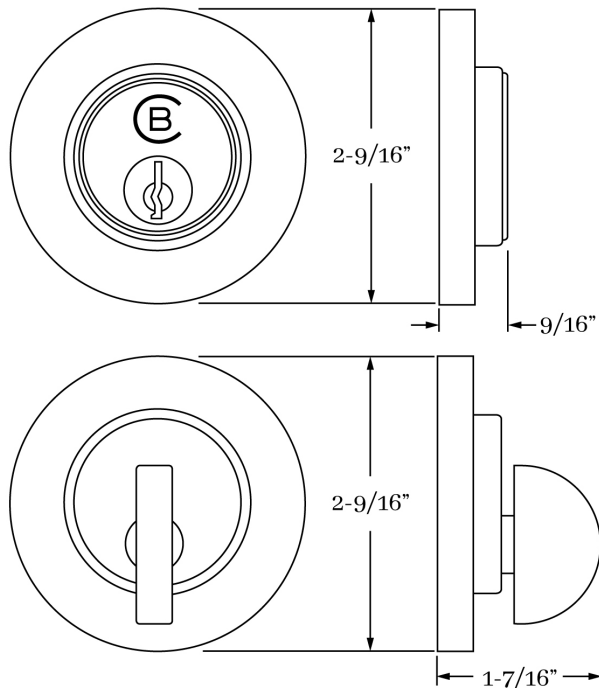

MATERIALS

Solid Brass

HOW TO ORDER

1. Specify application and collar size.
2. Specify finish. If split finish is required, please indicate exterior/interior.
3. Specify door thickness. Standard thickness is 1-3/4".
4. Specify backset. Standard is 2-3/8".

REMEMBER

1. Should you require key alike, please specify.
2. Standard backset is 2-3/8". If required, specify 2-3/4".

SET COMPONENTS

Auxiliary Deadbolt Set (KEY x TP) includes exterior cylinder collar, auxiliary deadbolt cylinder w/ tailpiece, strike, faceplate, interior cylinder collar, interior turnpiece and plate, and mounting hardware.

Auxiliary Deadbolt Set (KEY x KEY) includes exterior cylinder collar, two auxiliary deadbolt cylinders w/ tailpiece, strike, faceplate, interior cylinder collar and mounting hardware.

CLASSIC BRASS

JAMESTOWN, NEW YORK