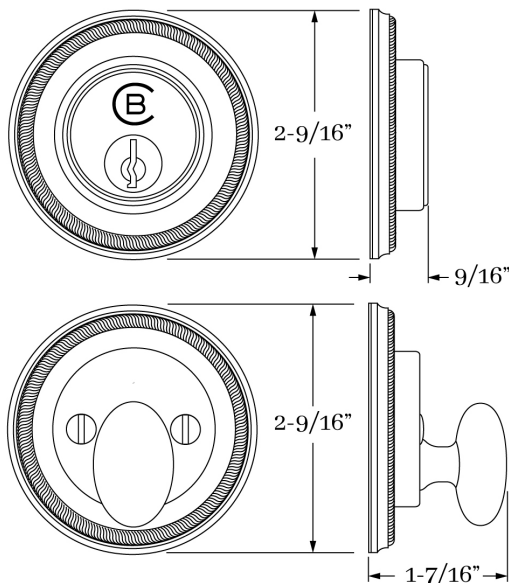

AUXILIARY DEADBOLTS

APPLICATIONS

- 14866 Rope Auxiliary Deadbolt Set (KEY x TP) 2"
- 14867 Rope Auxiliary Deadbolt Set (KEY x KEY) 2"

- 14868 Rope Auxiliary Deadbolt Set (KEY x TP) 2-9/16"
- 14869 Rope Auxiliary Deadbolt Set (KEY x KEY) 2-9/16"

MATERIALS

Solid Brass

HOW TO ORDER

1. Specify application and collar size.
2. Specify finish. If split finish is required, please indicate exterior/interior.
3. Specify door thickness. Standard thickness is 1-3/4".
4. Specify backset. Standard is 2-3/8".

REMEMBER

1. Should you require key alike, please specify.
2. Standard backset is 2-3/8". If required, specify 2-3/4".

SET COMPONENTS

Auxiliary Deadbolt Set (KEY x TP) includes exterior cylinder collar, auxiliary deadbolt cylinder w/ tailpiece, strike, faceplate, interior cylinder collar, interior turnpiece and plate, and mounting hardware.

Auxiliary Deadbolt Set (KEY x KEY) includes exterior cylinder collar, two auxiliary deadbolt cylinders w/ tailpiece, strike, faceplate, interior cylinder collar and mounting hardware.